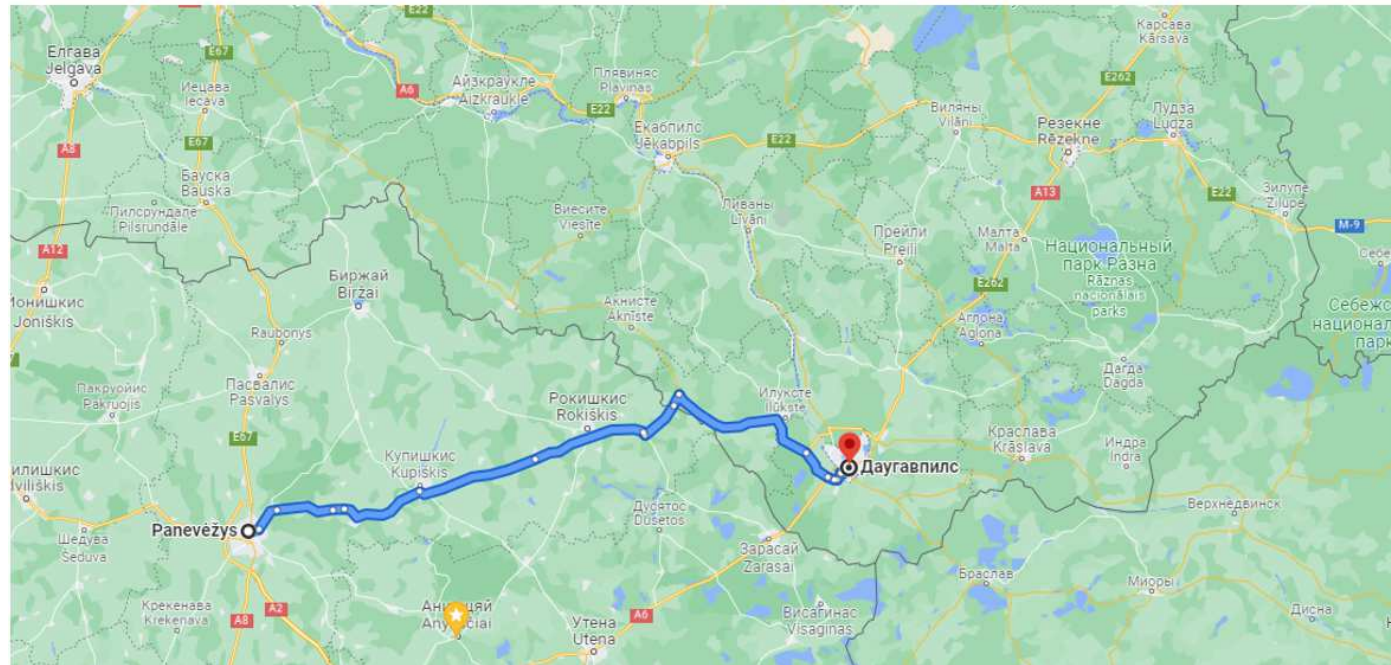

Daugavpils City Municipality
LATVIA

Co-funded by the
Europe for Citizens Programme
of the European Union

Tomiño

Daugavpils City Municipality LATVIA

Distance from Daugavpils to
Lithuanian border – 25 km
Byelorussian border – 35 km
Russian border – 120 km

DAUGAVPILS – PANEVEZYS
LATVIA - LITHUANIA

Daugavpils City Municipality LATVIA

Covid-19 has changed our minds

Daugavpils City Municipality LATVIA

WORLD / COUNTRIES / LATVIA

Last updated: October 18, 2021, 10:31 GMT

Daugavpils City Municipality LATVIA

Panevėžys (Lithuania) - Daugavpils (Latvia)
164 km

Daugavpils City Municipality LATVIA

Suspension of Schengen Treaty during the pandemic and problems that it caused for the cross-border cities