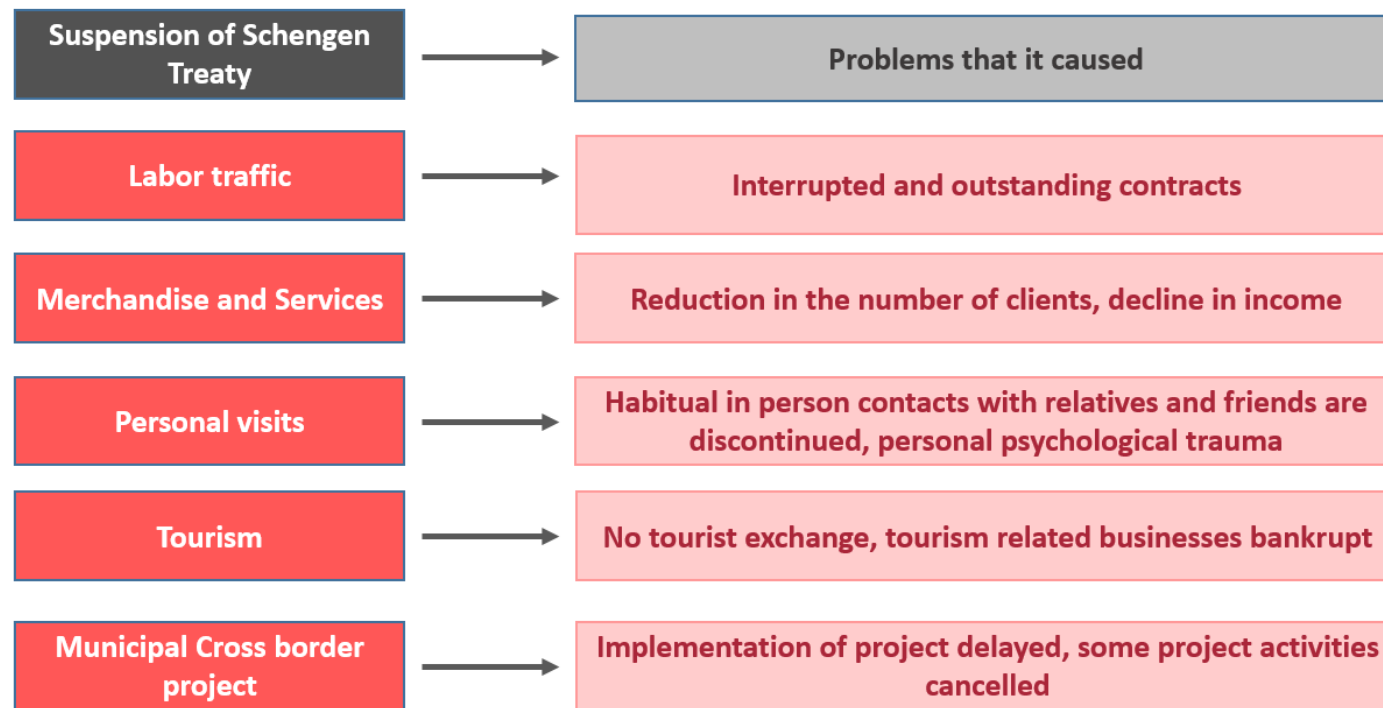

Daugavpils City Municipality LATVIA

Panevėžys (Lithuania) - Daugavpils (Latvia)
164 km

Daugavpils City Municipality LATVIA

Suspension of Schengen Treaty during the pandemic and problems that it caused for the cross-border cities