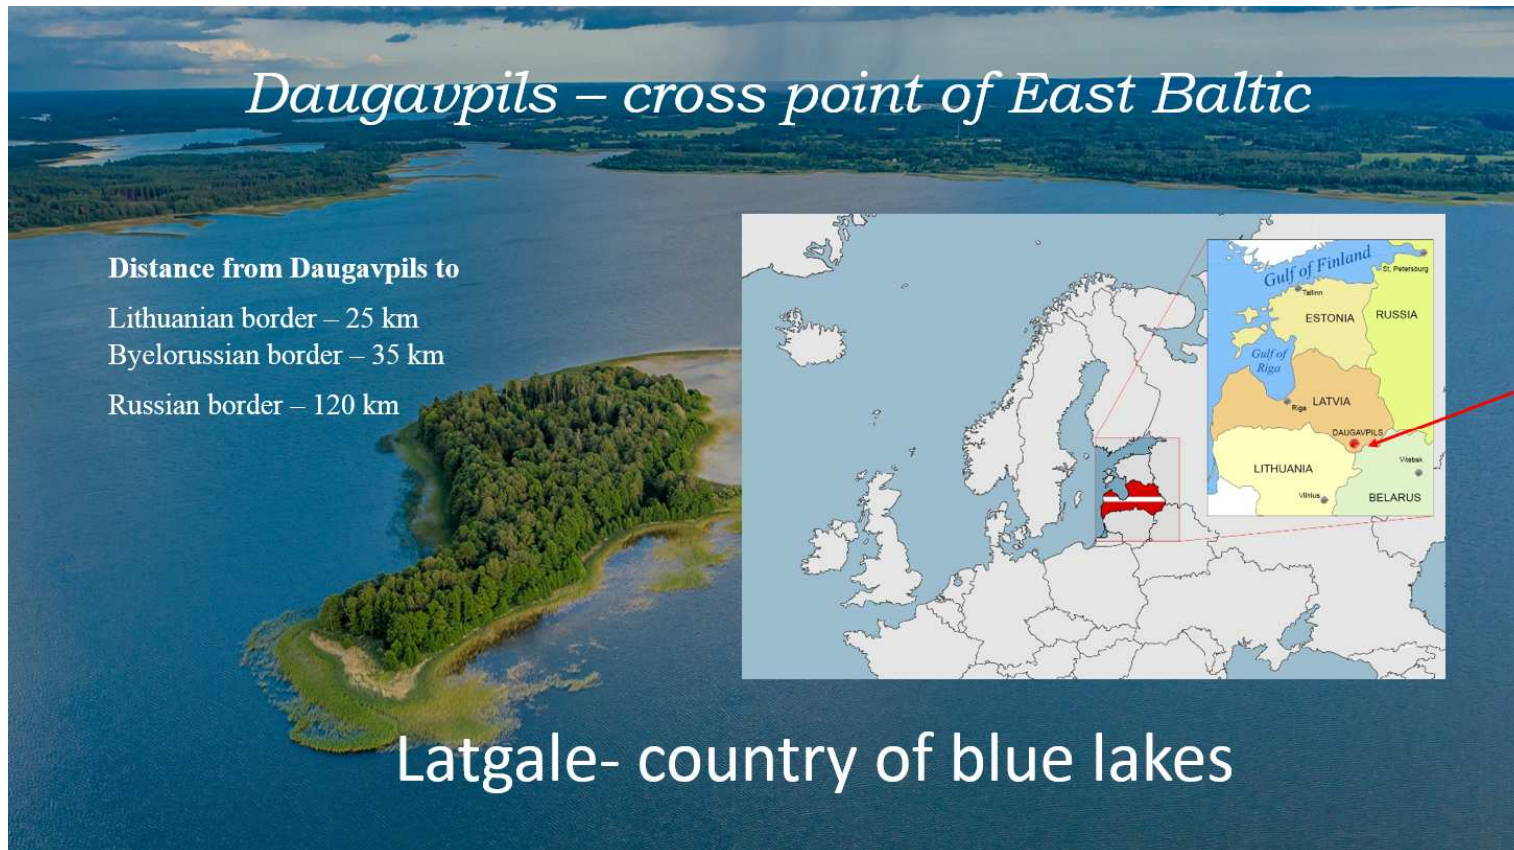

Daugavpils City Municipality
LATVIA

Co-funded by the
Europe for Citizens Programme
of the European Union

Tomiño

Daugavpils City Municipality LATVIA

Distance from Daugavpils to
Lithuanian border – 25 km
Byelorussian border – 35 km
Russian border – 120 km

Latgale- country of blue lakes

Co-funded by the
Europe for Citizens Programme
of the European Union

Tomino

Daugavpils City Municipality LATVIA

Daugavpils inhabitants 82 046
Latgale Region 294 058

Daugavpils - 2nd largest city in Latvia

Daugavpils City Municipality LATVIA

Panevėžys (Lithuania) - Daugavpils (Latvia)
164 km

Daugavpils City Municipality LATVIA

Suspension of Schengen Treaty during the pandemic and problems that it caused for the cross-border cities