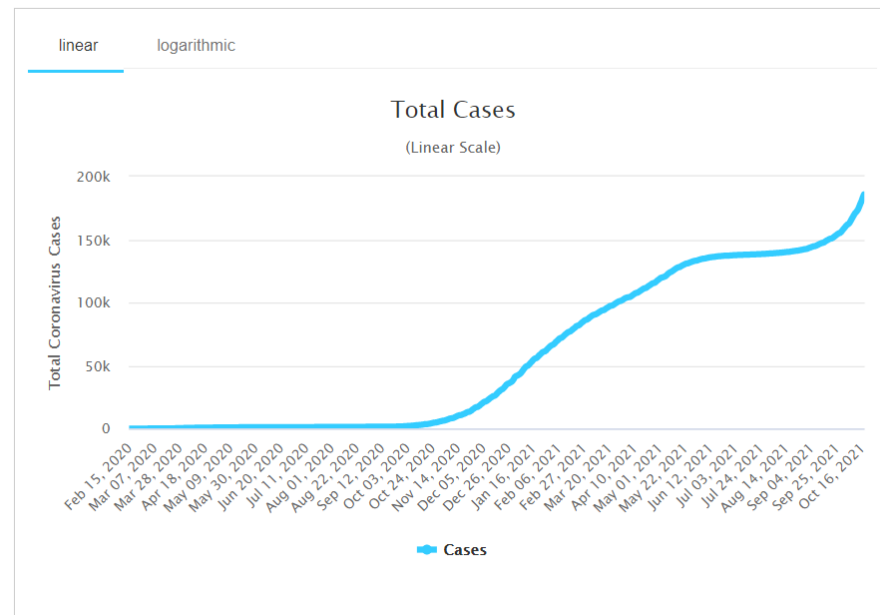

Coronavirus Cases:

186,869

Deaths:

2,897

Recovered:

158,900

Total Coronavirus Cases in Latvia

<https://www.worldometers.info/coronavirus/country/latvia/>